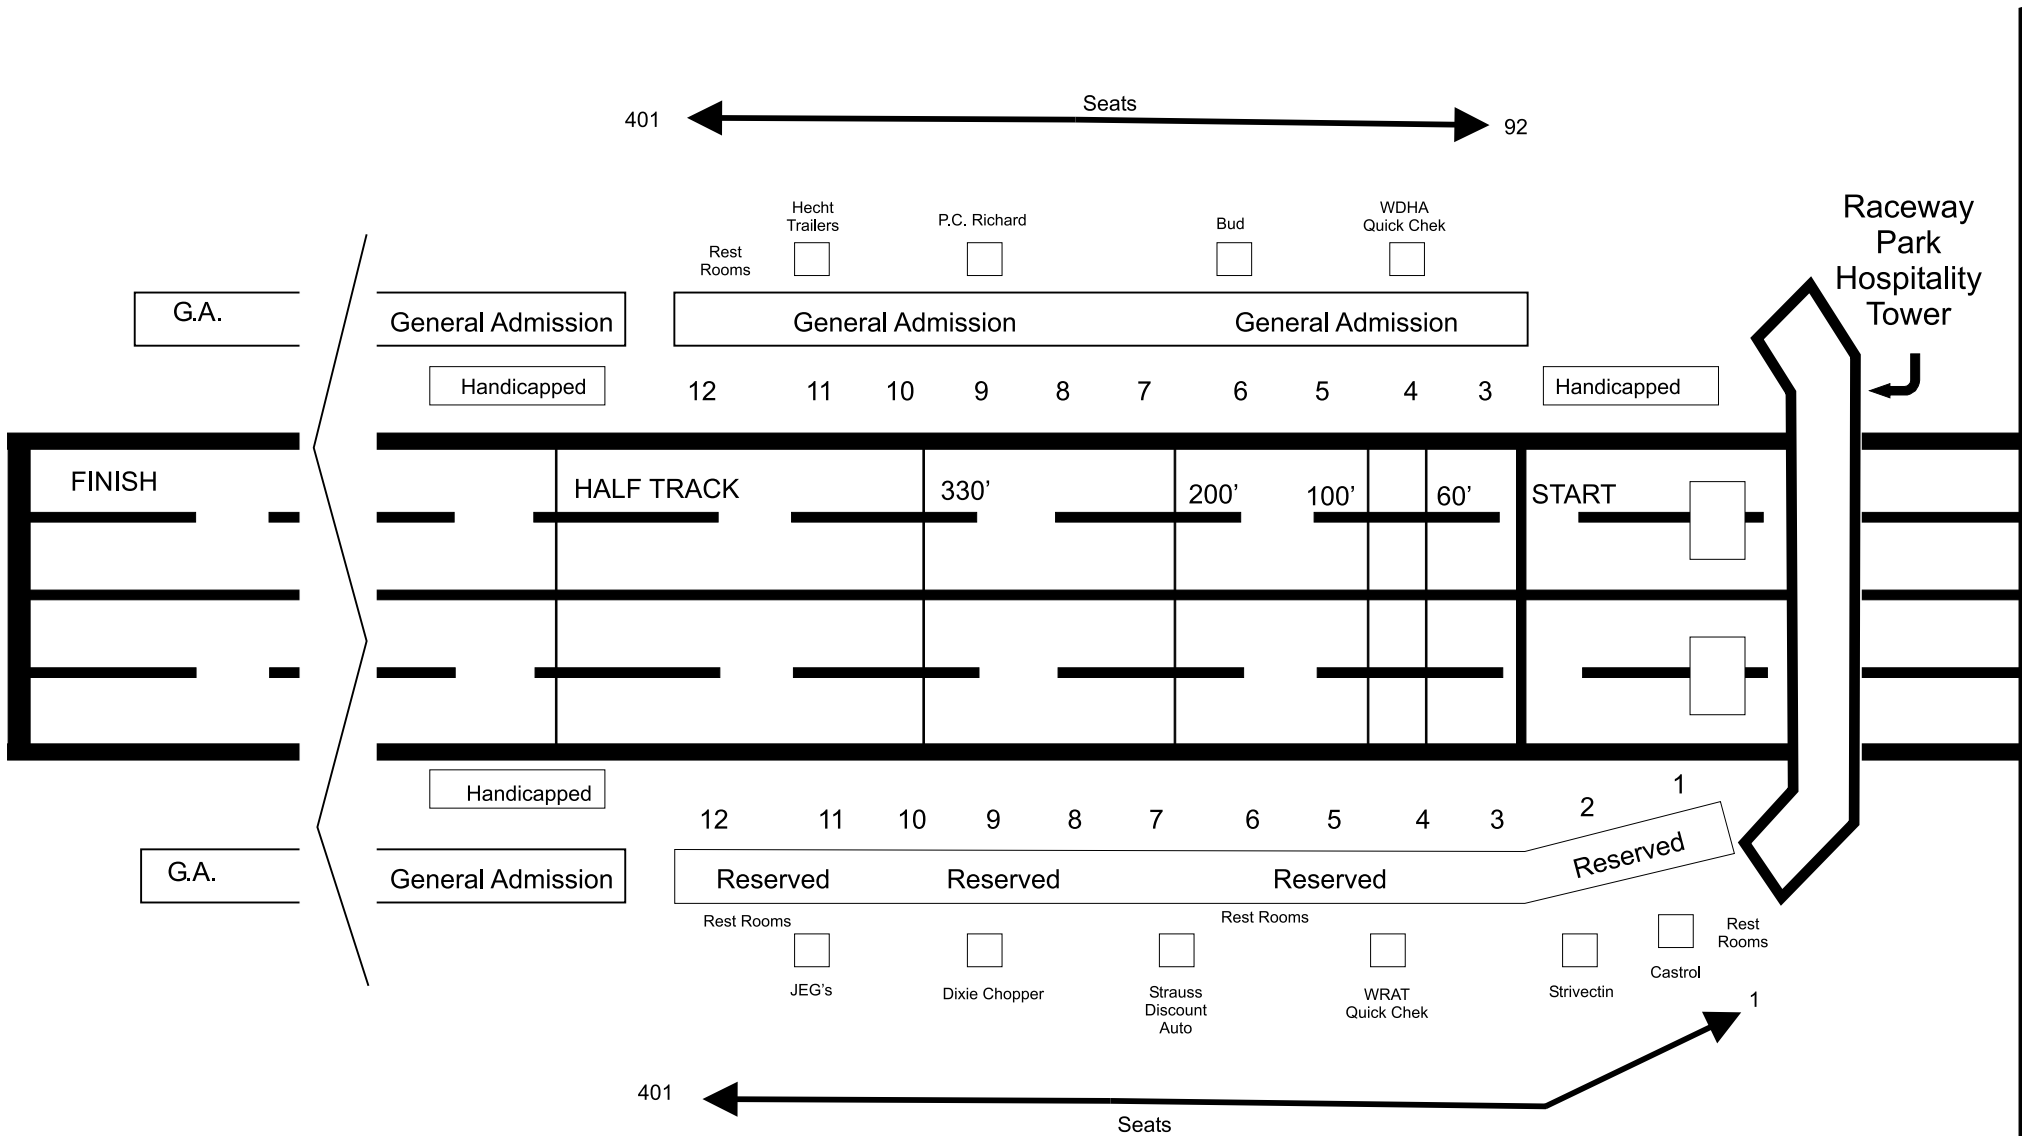

# RACEWAY PARK SEATING CHART

## LEFT SIDE

**RESERVED SEATS - FRIDAY (SECTION 3-5)  
SATURDAY (SECTIONS 1-8)  
SUNDAY (SECTIONS 1-12)**

Sections 1 to 12  
Rows A to Z (lowest to highest)  
Seats 1 to 401